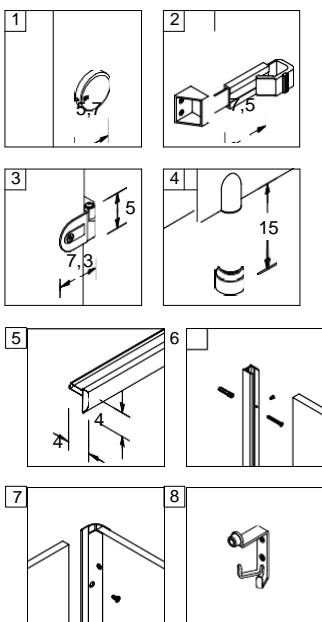

Accessories

Technical Details