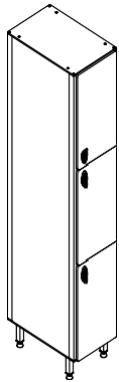

Kod	AK 0353	AK 0403	AK 0453
Genişlik	350	400	450
Yükseklik	1810 + 100		
Bölme aralığı	1 x 350	1 x 400	1 x 450

AK 0706	AK 0806	AK 0906
700	800	900
1810 + 100		
2 x 350	2 x 400	2 x 450

AK 1059	AK 1209	AK 1359
1050	1200	1350
1810 + 100		
3 x 350	3 x 400	3 x 450