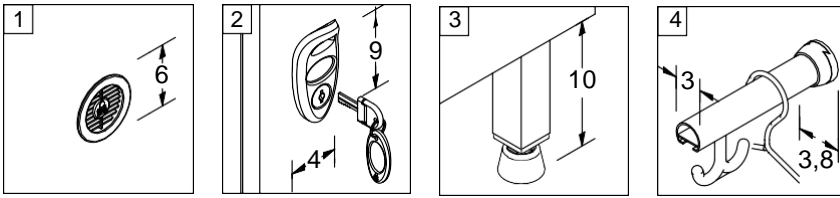

Technical Details