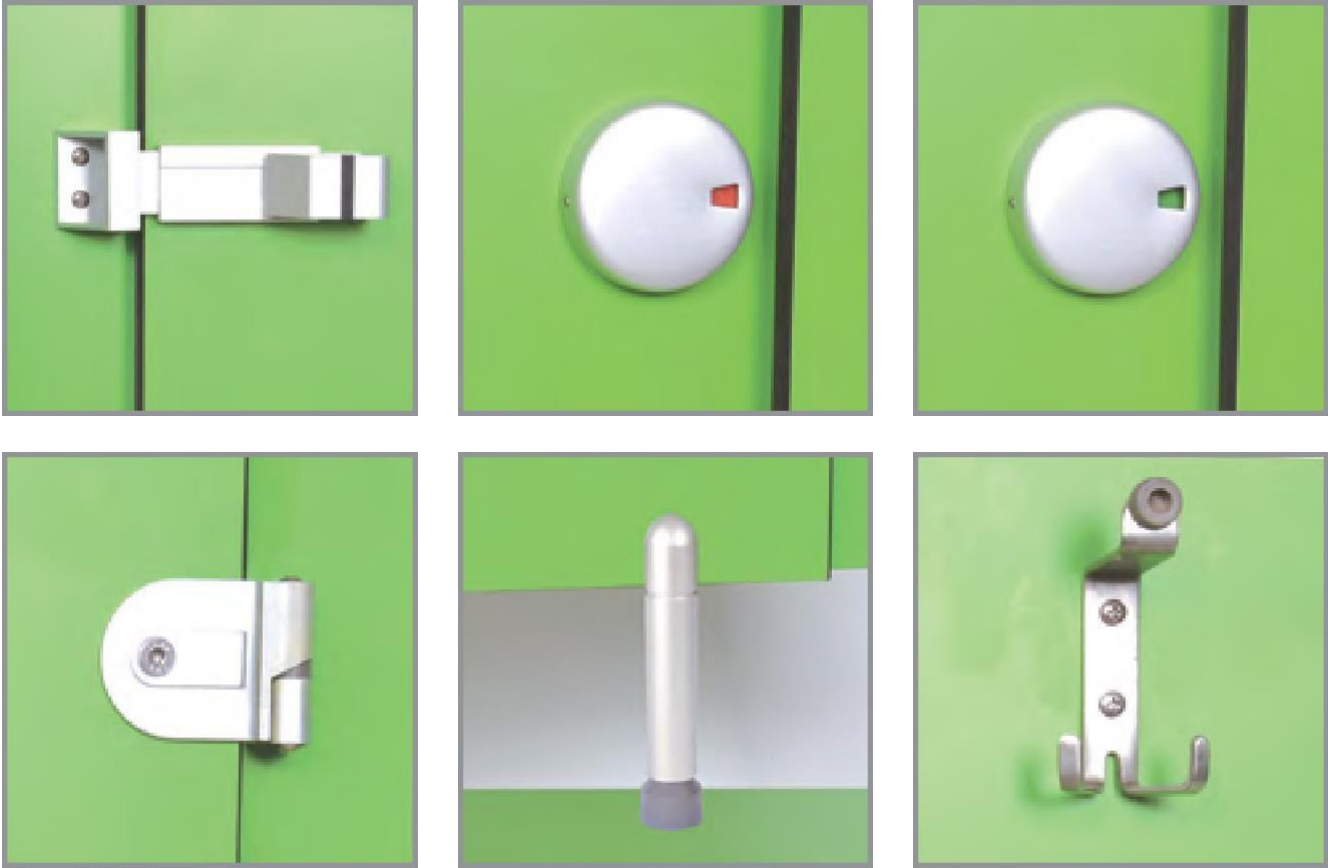

Accessories

Technical Details