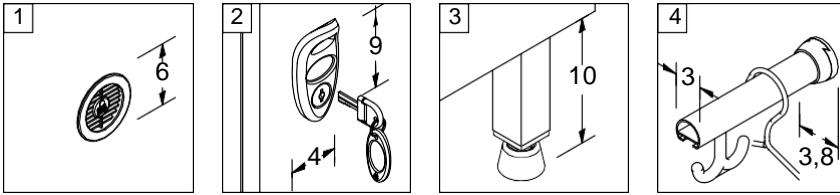

Single Tier Locker

Technical Details