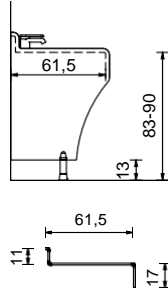

-Bench Systems

Line Tezgah