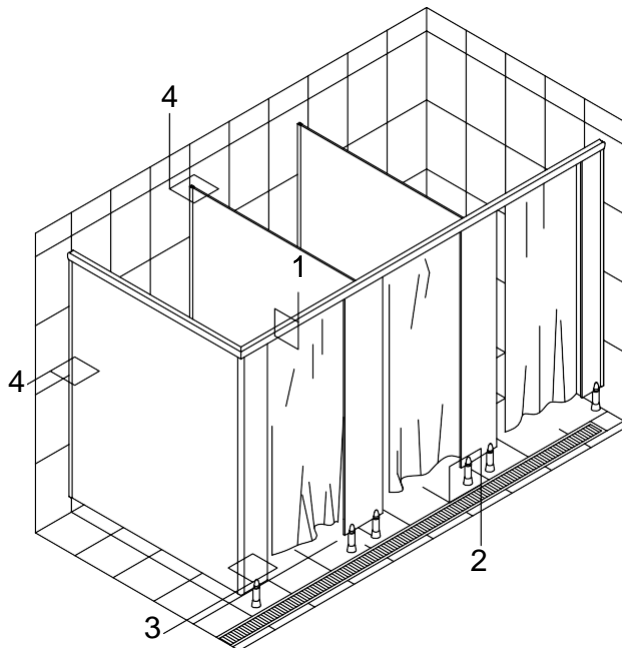

Aqua

Accessories

Technical Details