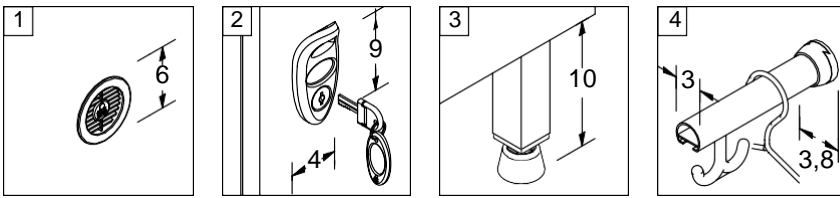

Z Tier Locker Systems