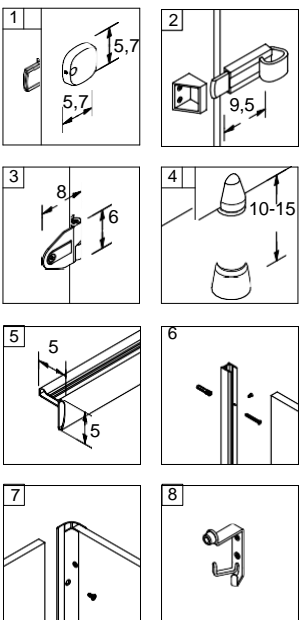

Klasik

Accessories

Teknik Detaylar
Technical Details