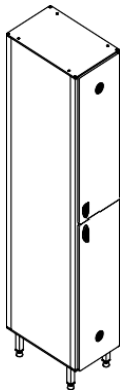

Kod	AK 0352	AK 0402	AK 0452
Genişlik	350	400	450
Yükseklik	1810 + 100		
Bölme aralığı	2 x 350	2 x 400	2 x 450

AK 0704	AK 0804	AK 0904
700	800	900
1810 + 100		
2 x 350	2 x 400	2 x 450

AK 1056	AK 1206	AK 1356
1050	1200	1350
1810 + 100		
3 x 350	3 x 400	3 x 450