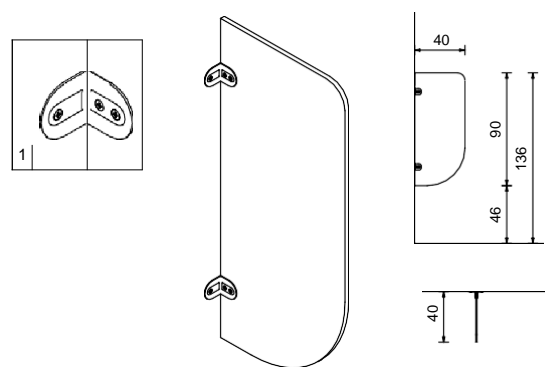

Legs: Anodised aluminum, from three different points stainless steel-based ground is connected. Adjustable height from 50 to 200 mm and the overall in a wet location as the existing helps to adapt to the slope.

Dimensions : Urinal assembly height is 1.390 mm and panel dimensions are 950 x 400 mm.

Ideal solution in wet areas...

Calipso

Technical Details

Donnk

Technical Details

Material : 12 mm compact laminate, Double layered decor, resistant to water and dump, resistant to scoring, cracking and breaking, no bacteria growth and resistant to Fire.