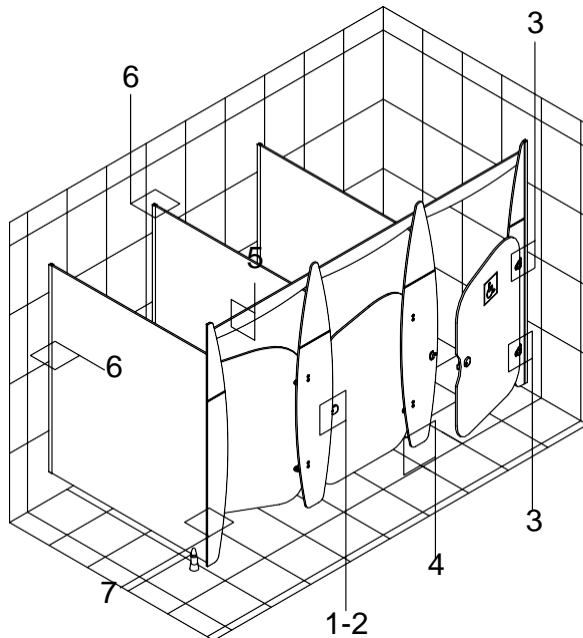

Tinki

- Accessories

Teknik Detaylar
Technical Details