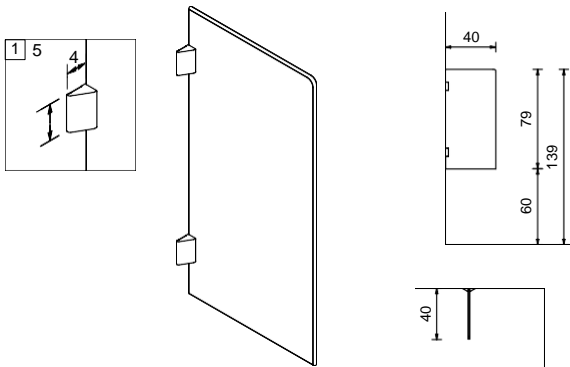

Dimensions : Urinal assembly height is 1.390 mm and panel dimensions are 950 x 400 mm.

Ideal solution in wet areas...

Calipso

Technical Details

Donnk

Technical Details

Material : 12 mm compact laminate, Double layered decor, resistant to water and dump, resistant to scoring, cracking and breaking, no bacteria growth and resistant to Fire.