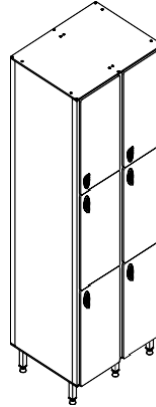

Kod	AK 0353	AK 0403	AK 0453
Genişlik	350	400	450
Yükseklik	1810 + 100		
Bölme aralığı	1 x 350	1 x 400	1 x 450

AK 0706	AK 0806	AK 0906
700	800	900
1810 + 100		
2 x 350	2 x 400	2 x 450

AK 1059	AK 1209	AK 1359
1050	1200	1350
1810 + 100		
3 x 350	3 x 400	3 x 450