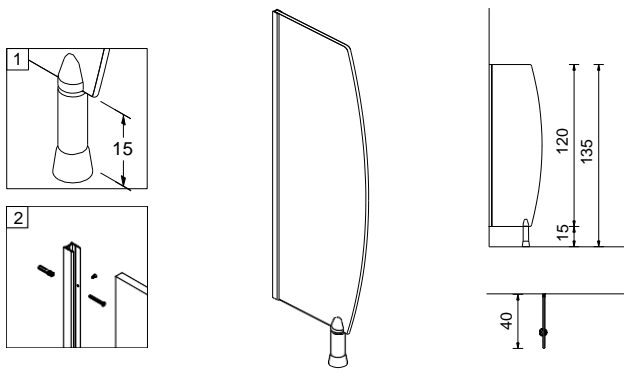

Technical Details

Material : 12 mm compact laminate, with Double layer decor, Resistant to water and damp, resistant to scoring, cracking and breaking, no bacteria growth and resistant to Fire.

Profile and connection elements : With the dimensions of 18x25 mm, "U" profile is used for assembling panels on the point of urinal-wall intersection points. Accessory and Urinal assembly-oriented all connection elements are 304 quality of stainless steel.

Height-Depth : Urinal height is 1,370mm, panel height is 1,220 mm. Foot height 100-150 mm. Depth is 400 mm.

Corner Detail : In steep corner of compact laminate in open places, by passing through radius knife, oval form is provided to ensure security and smooth black color.