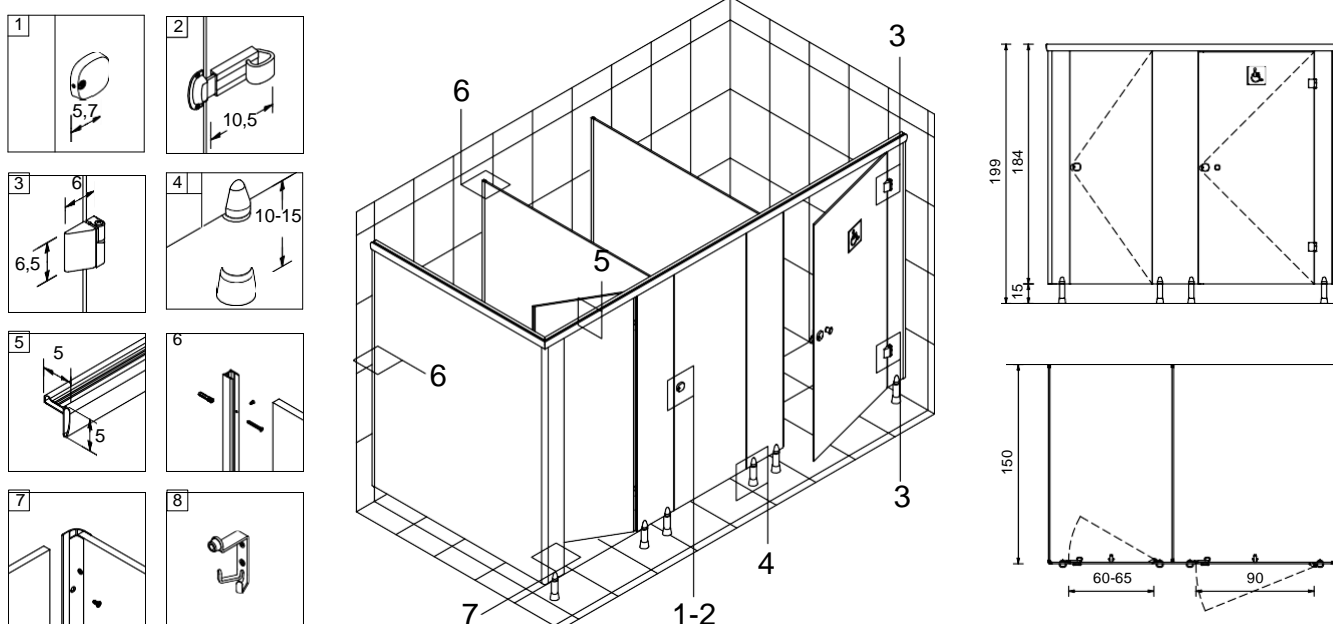

Technical Details