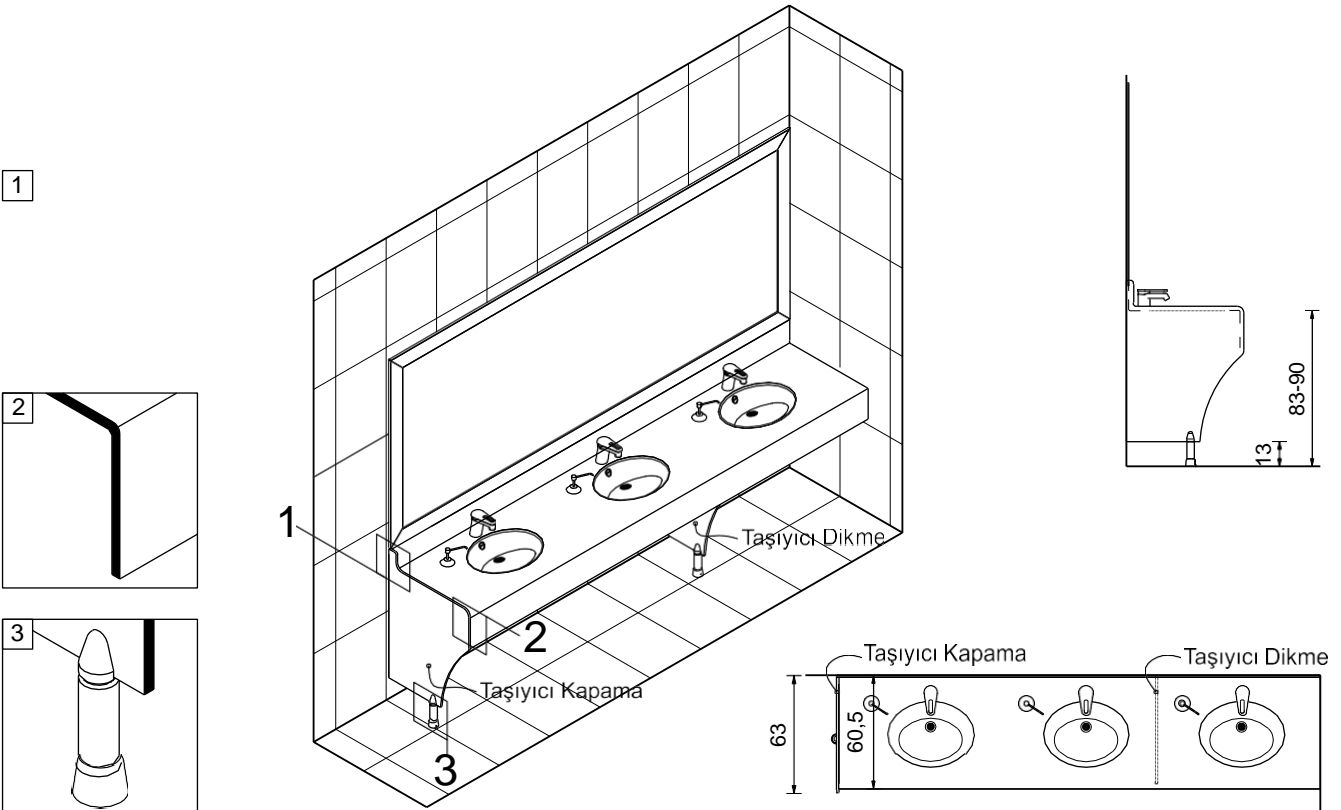

Technical Details