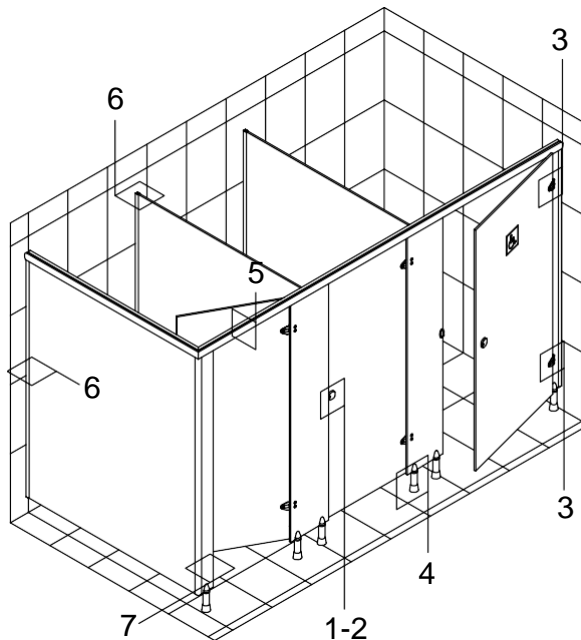

Klasik

Accessories

Teknik Detaylar
Technical Details