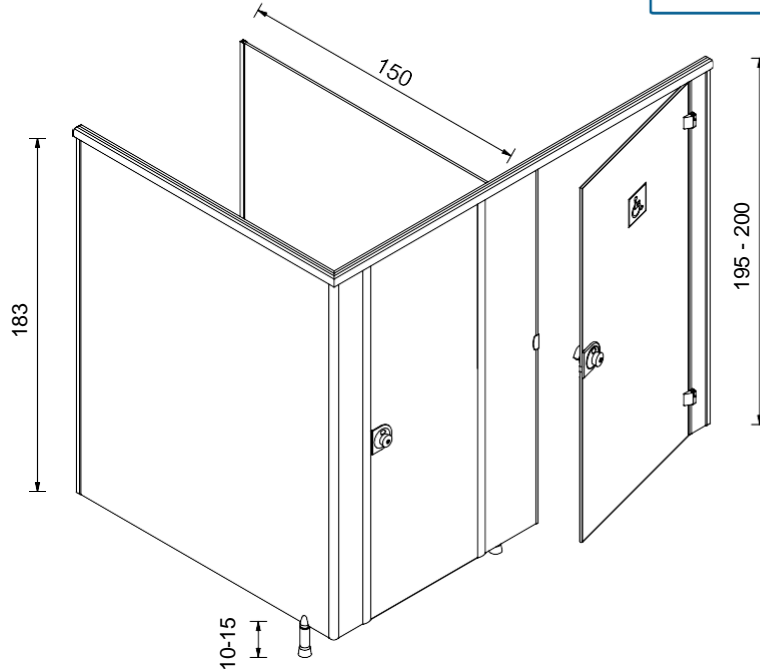

Legs

Stainless steel or oxidized aluminum floor mounted with screw connection and fixed to panel with minimal panel overlap to front. Adjustable (5-20 cm) to accommodate uneven floor levels.