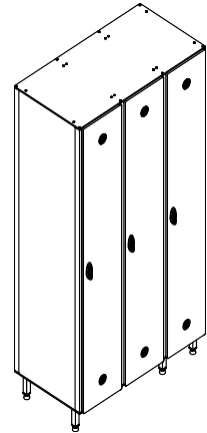

Kod

AK 0351	AK 0401	AK 0451

Genişlik

350	400	450

Yükseklik

1810 + 100

Bölme aralığı

1 x 350	1 x 400	1 x 450

AK 0702	AK 0802	AK 0902

700	800	900

1810 + 100

2 x 350	2 x 400	2 x 450

AK 1053	AK 1203	AK 1353

1050	1200	1350

1810 + 100

3 x 350	3 x 400	3 x 450