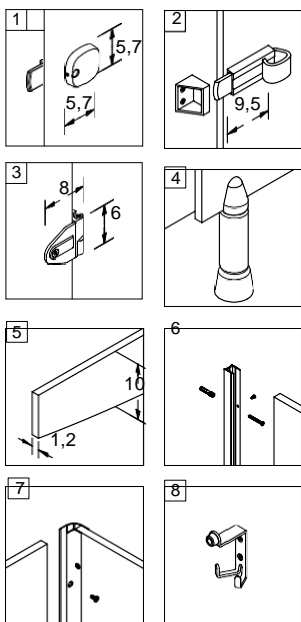

Tinki

- Accessories

Teknik Detaylar
Technical Details