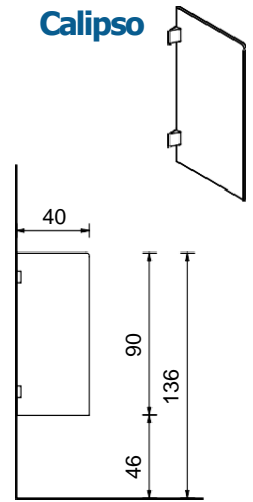

Donnk

Calipso

- Sitting Benches

The manufacture is realized within standard Bench measures; 90 -180 -240 and 360 cm.

- Panels:** 24 (12x2) mm compact laminate panels double surface decoration, water, scratch and break resistant, bacteria-free, has fire retardant properties.
- Construction:** 40x40 mm, 25x25 mm stainless steel or painted steel elektrostatik. (static galvanizing paint).
- Corner Detail:** Compact laminate the edges of exposed vertical radius blades to ensure the safety and smooth passage through black oval form is given.
- Dimensions:** Seat height 430 mm, depth is 400-780 mm. Mounted, Wall-model backrest height 750mm, hanger height is 1.850 mm.