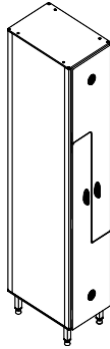

Kod
Genişlik
Yükseklik
Bölme aralığı

AKZ 0372

370

1810 + 100

1 x 370

AKZ 0744

740

1810 + 100

2 x 370