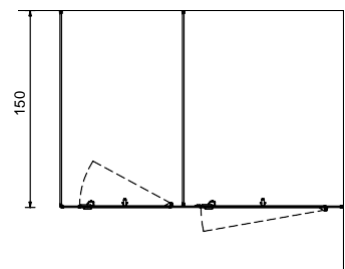

Teknik Detaylar

Technical Details