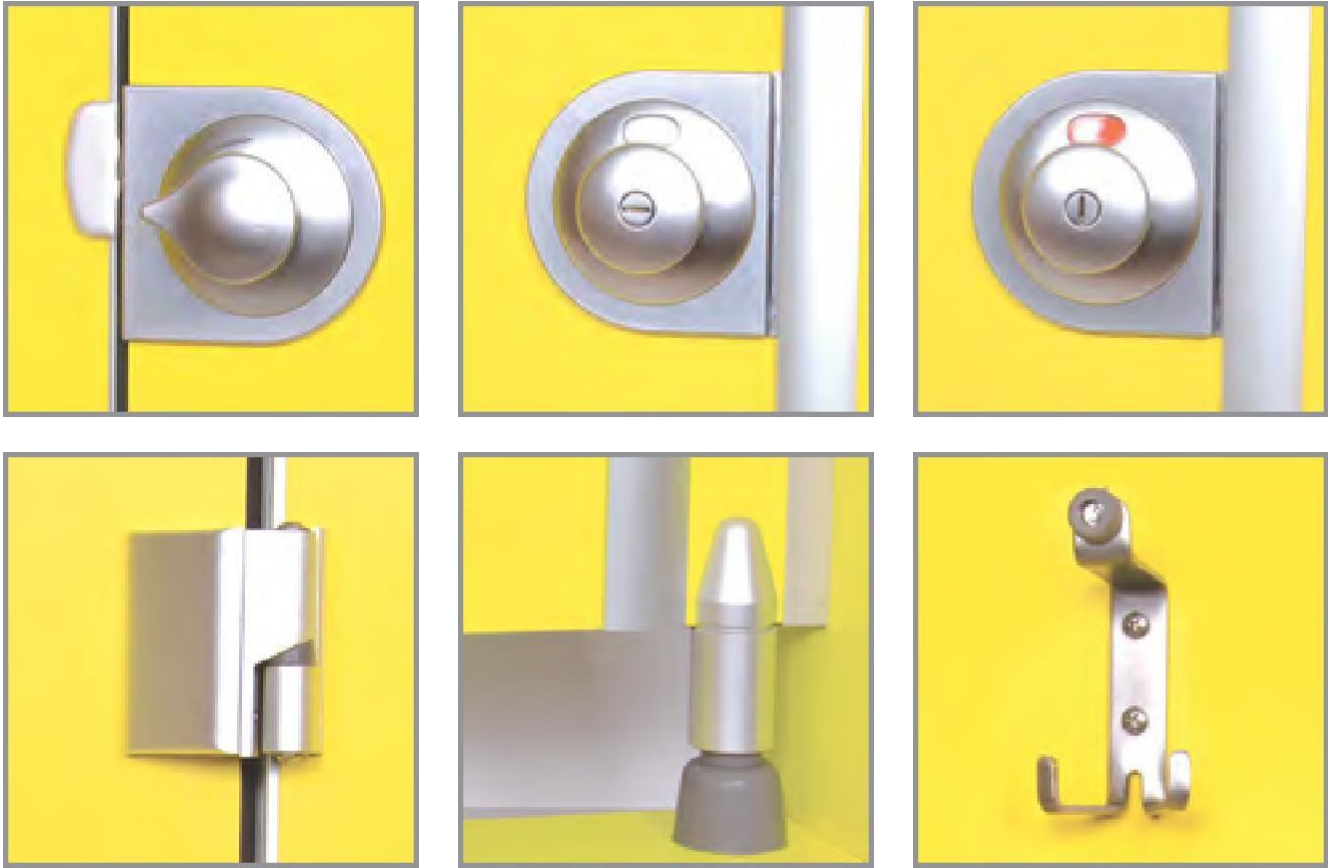

Legs: Anodised aluminum, from three different points stainless steel-based ground is connected. Adjustable height from 50 to 200 mm and the overall in a wet location as the existing helps to adapt to the slope.

Jumbo

- Accessories

Technical Details

Venüs

Discover and maintain the beauty...

WC Cubicles Systems

Locks: Dial-up, with a color on the mechanism indicates that the door is not busy, matt chrome plated.

Hinges: Flat (*once face*) for door systems, providing self-closing doors anodised aluminum, is highly regulated and safety screw.

Legs: Anodised aluminum, anti-bacterial plastic floor is linked to three different points. Adjustable height from 100 to 150 mm and are available in a wet place overall in the slope helps to adapt.

Venus

Accessories

Technical Details

The exact time of change...

WC Cubicles Systems

Locks: Latch, with a color on the mechanism the outside of the door is not busy indicating, in stainless steel.

Hinges: Flat (once face) for door systems, providing self-closing doors stainless steel, highly adjustable and security is screwed.