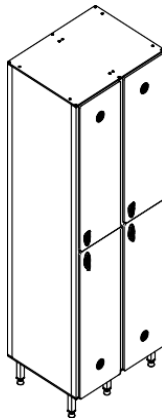

Kod	AK 0352	AK 0402	AK 0452
Genişlik	350	400	450
Yükseklik	1810 + 100		
Bölme aralığı	2 x 350	2 x 400	2 x 450

AK 0704	AK 0804	AK 0904
700	800	900
1810 + 100		
2 x 350	2 x 400	2 x 450

AK 1056	AK 1206	AK 1356
1050	1200	1350
1810 + 100		
3 x 350	3 x 400	3 x 450