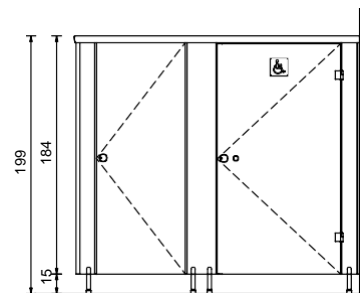

Teknik Detaylar

Technical Details