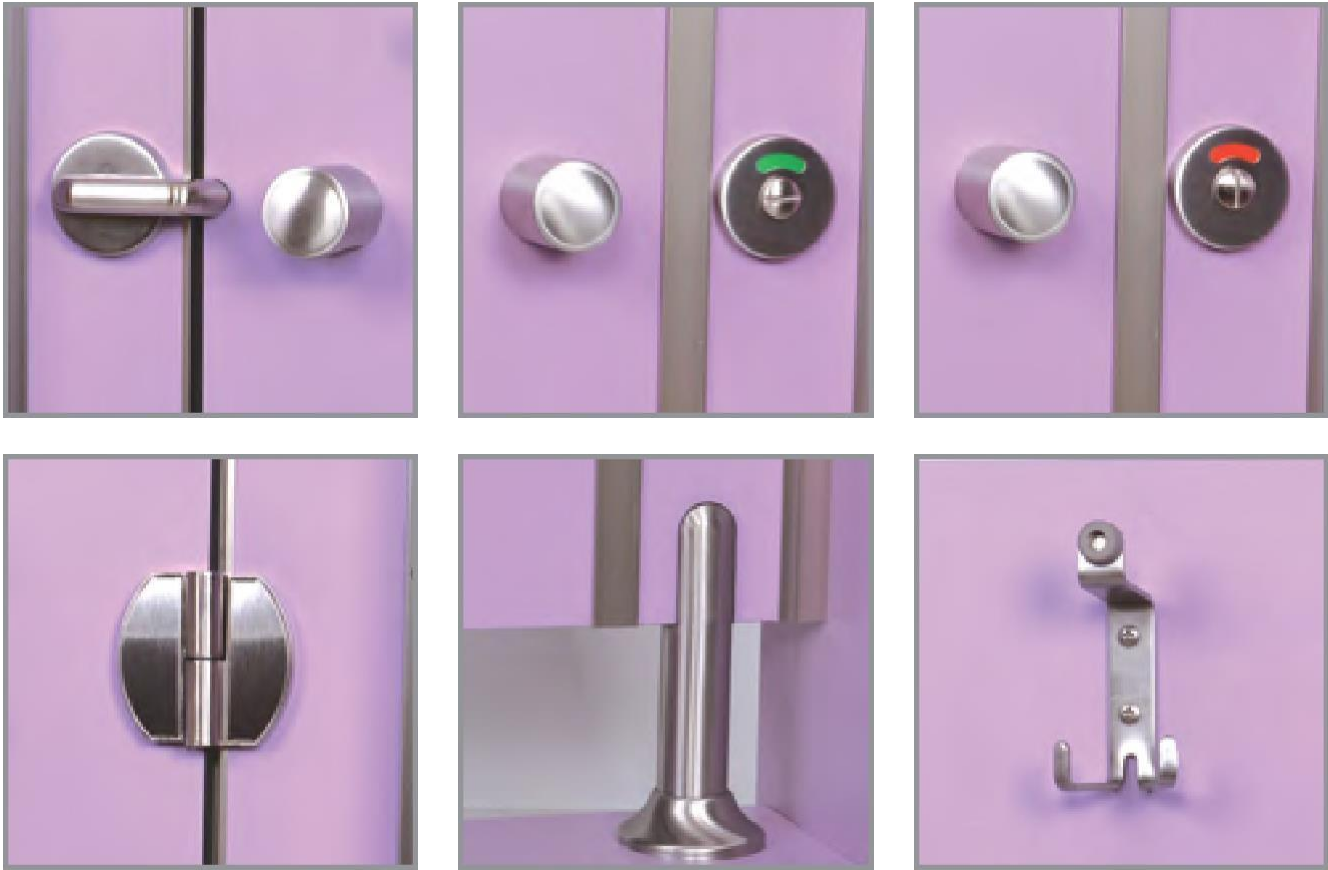

Legs: Anodised aluminum, anti-bacterial plastic floor is linked to three different points. Adjustable height from 100 to 150 mm and are available in a wet place overall in the slope helps to adapt.

Venus

Accessories

Technical Details

The exact time of change...

WC Cubicles Systems

Locks: Latch, with a color on the mechanism the outside of the door is not busy indicating, in stainless steel.

Hinges: Flat (once face) for door systems, providing self-closing doors stainless steel, highly adjustable and security is screwed.

Legs: Stainless steel, stainless steel-based flooring from three different points are connected. Adjustable height from 100 to 150 mm and the overall in a wet location as the existing helps to adapt to the slope.

Technical Details

Regal

Ideal solution in wet areas...

WC Cubicles Systems

Locks: Dial-up, color mechanism on the outside of the door is not busy, showing the 316 L stainless steel.

Hinges: Lamp for door systems, providing self-closing doors, 316L stainless steel, is highly regulated and safety screw.