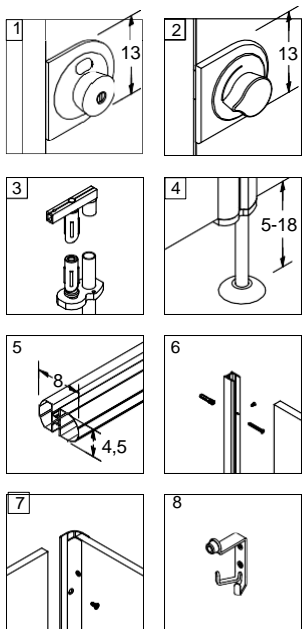

Jumbo

- Accessories

Technical Details