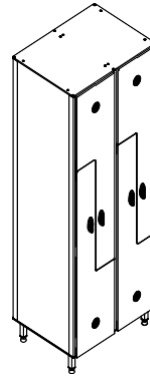

Kod
Genişlik
Yükseklik
Bölme aralığı

AKZ 0372

370

1810 + 100

1 x 370

AKZ 0744

740

1810 + 100

2 x 370