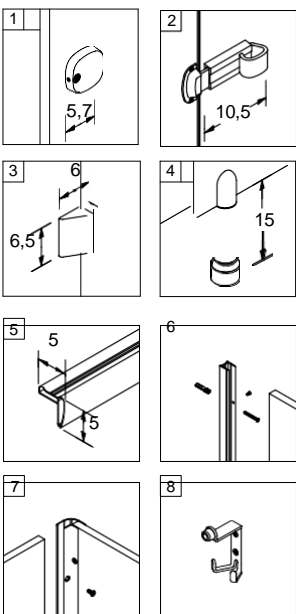

Teknik Detaylar

Technical Details