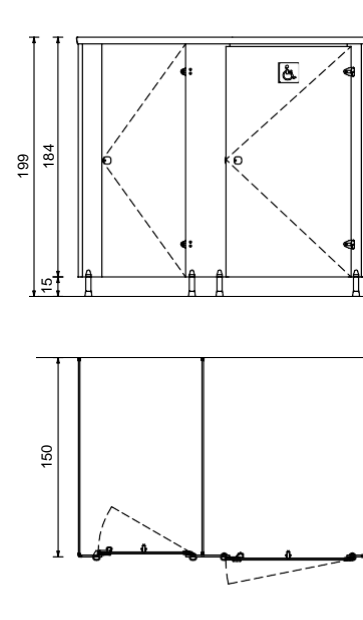

Klasik

Accessories

Teknik Detaylar
Technical Details