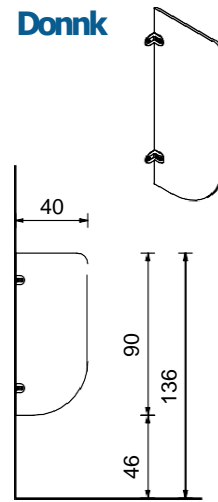

Donnk

Calipso

- Sitting Benches

The manufacture is realized within standard Bench measures; 90 -180 -240 and 360 cm.

- Panels:** 24 (12x2) mm compact laminate panels double surface decoration, water, scratch and break resistant, bacteria-free, has fire retardant properties.
- Construction:** 40x40 mm, 25x25 mm stainless steel or painted steel elektrostatik. (static galvanizing paint).
- Corner Detail:** Compact laminate the edges of exposed vertical radius blades to ensure the safety and smooth passage through black oval form is given.
- Dimensions:** Seat height 430 mm, depth is 400-780 mm. Mounted, Wall-model backrest height 750mm, hanger height is 1.850 mm.