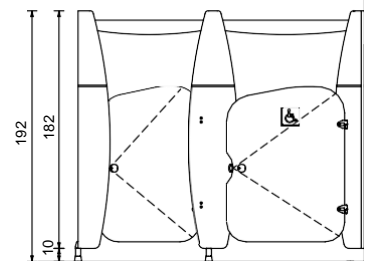

Tinki

- Accessories

Teknik Detaylar
Technical Details