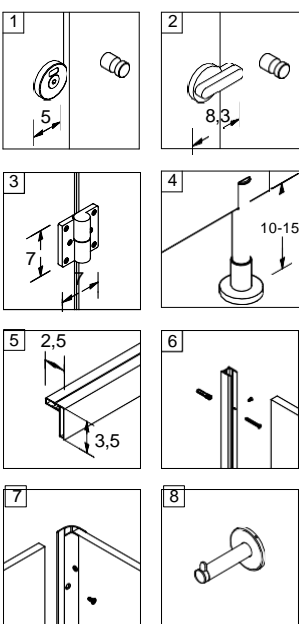

Zeplin

- Accessories

Technical Details