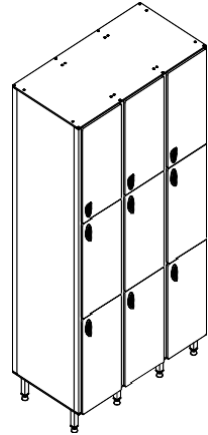

Kod	AK 0353	AK 0403	AK 0453
Genişlik	350	400	450
Yükseklik	1810 + 100		
Bölme aralığı	1 x 350	1 x 400	1 x 450

AK 0706	AK 0806	AK 0906
700	800	900
1810 + 100		
2 x 350	2 x 400	2 x 450

AK 1059	AK 1209	AK 1359
1050	1200	1350
1810 + 100		
3 x 350	3 x 400	3 x 450