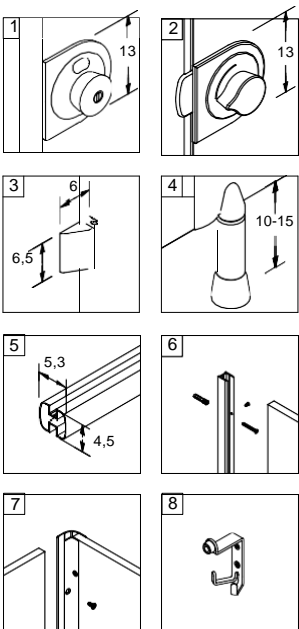

Venus

Accessories

Technical Details