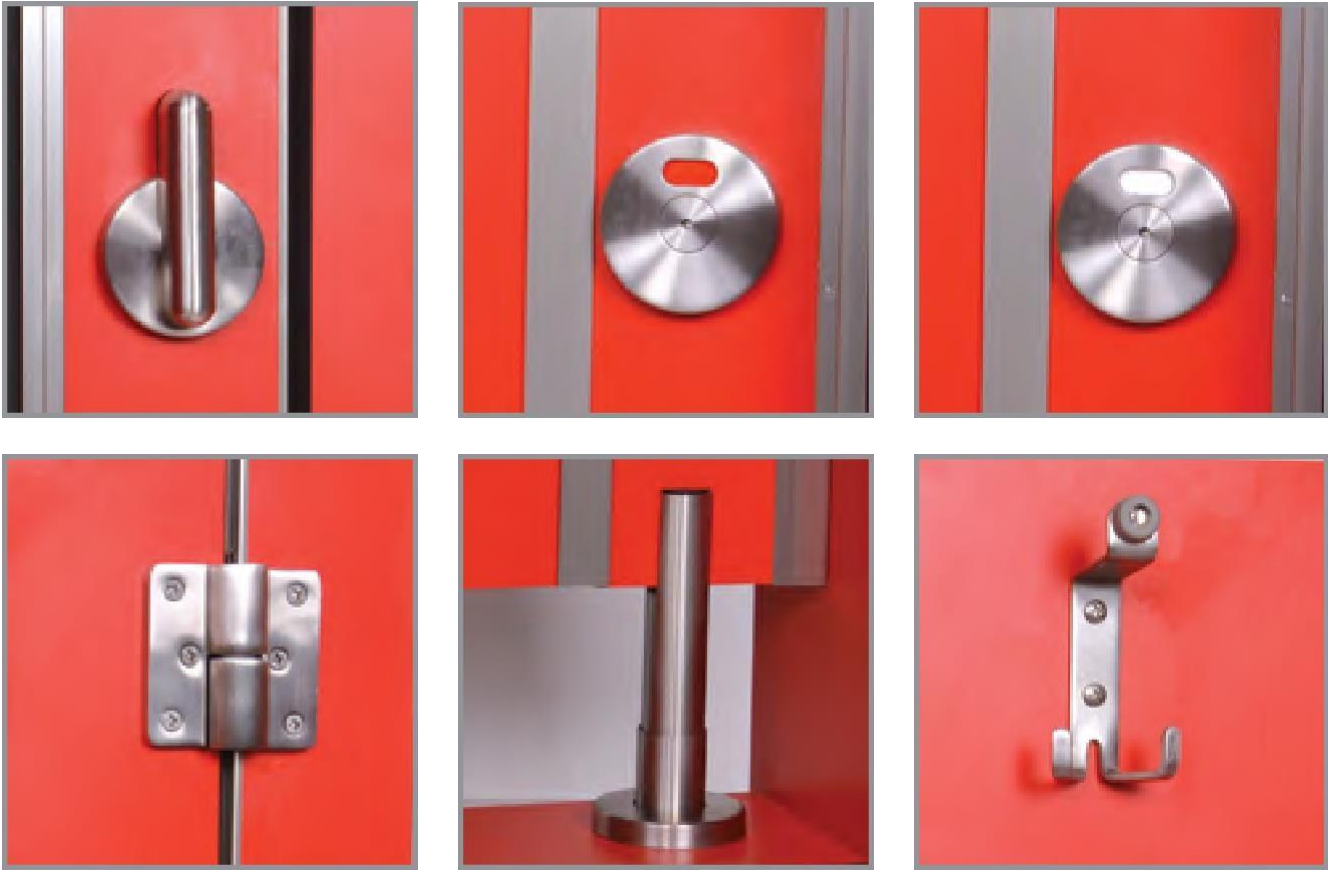

Zeplin

- Accessories

Technical Details