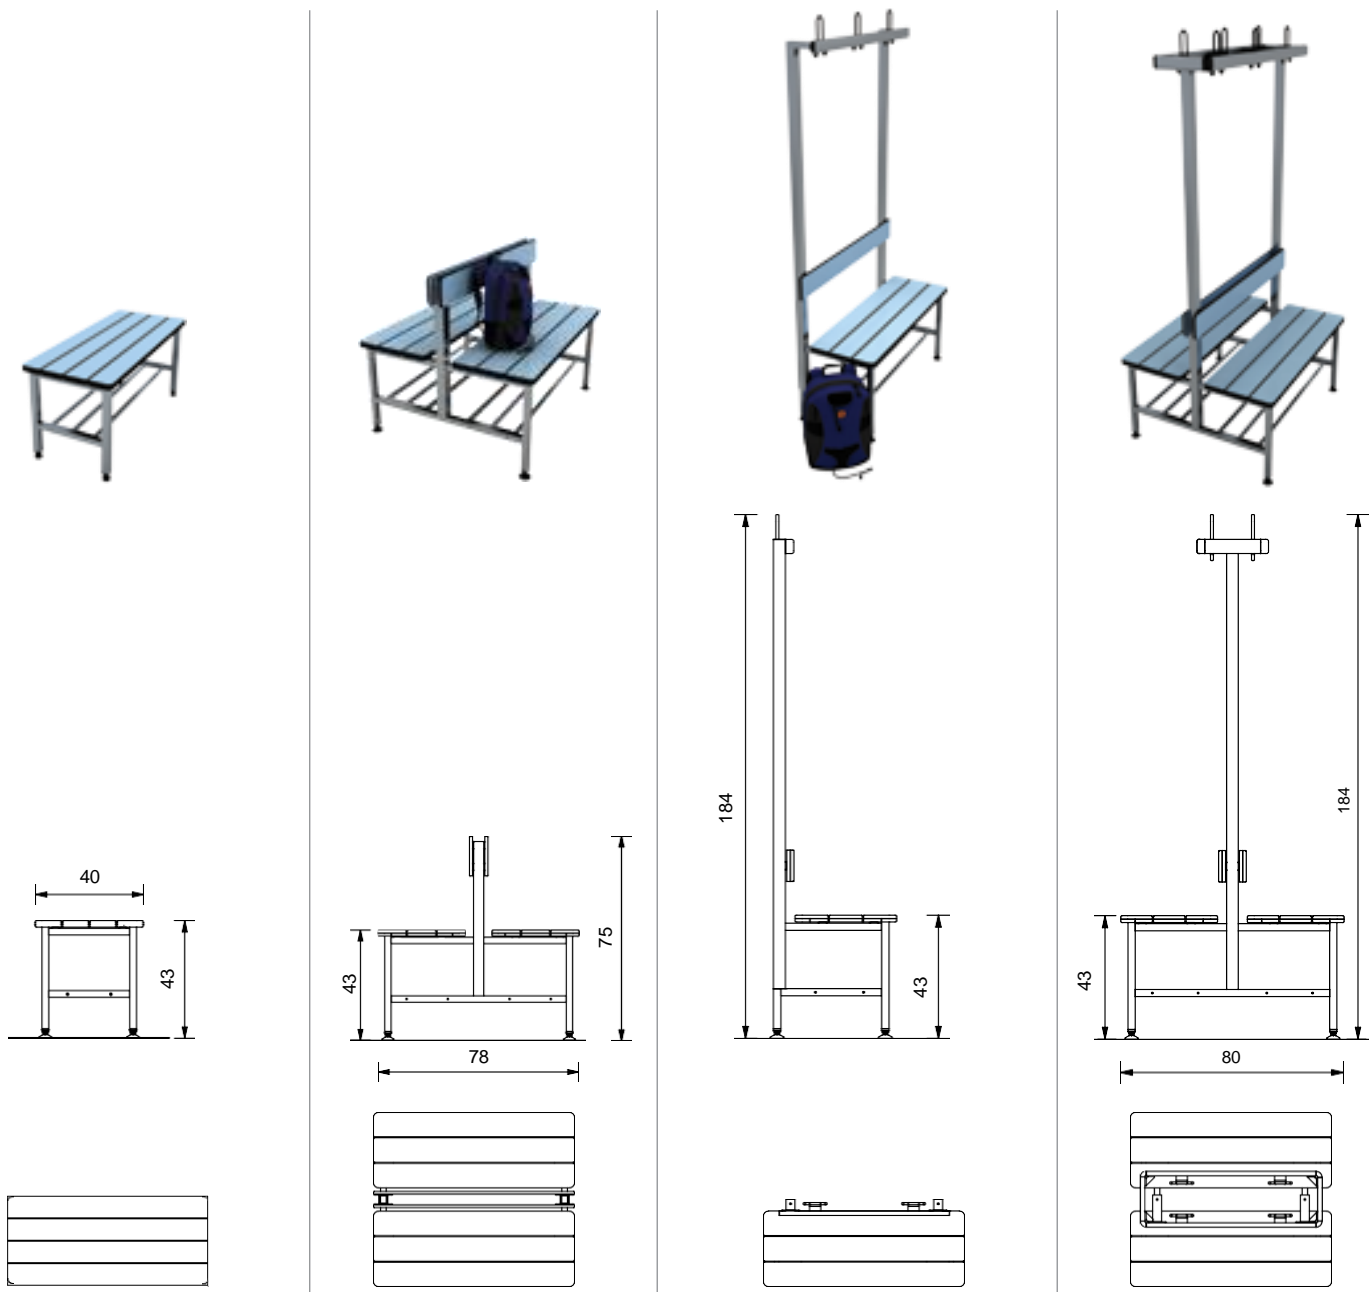

Donnk

Calipso

- Sitting Benches

The manufacture is realized within standard Bench measures; 90 -180 -240 and 360 cm.

- Panels:** 24 (12x2) mm compact laminate panels double surface decoration, water, scratch and break resistant, bacteria-free, has fire retardant properties.
- Construction:** 40x40 mm, 25x25 mm stainless steel or painted steel elektrostatik. (static galvanizing paint).
- Corner Detail:** Compact laminate the edges of exposed vertical radius blades to ensure the safety and smooth passage through black oval form is given.
- Dimensions:** Seat height 430 mm, depth is 400-780 mm. Mounted, Wall-model backrest height 750mm, hanger height is 1.850 mm.