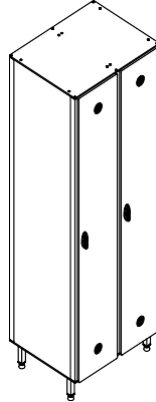

Kod

AK 0351	AK 0401	AK 0451

Genişlik

350	400	450

Yükseklik

1810 + 100

Bölme aralığı

1 x 350	1 x 400	1 x 450

AK 0702	AK 0802	AK 0902

700	800	900

1810 + 100

2 x 350	2 x 400	2 x 450

AK 1053	AK 1203	AK 1353

1050	1200	1350

1810 + 100

3 x 350	3 x 400	3 x 450