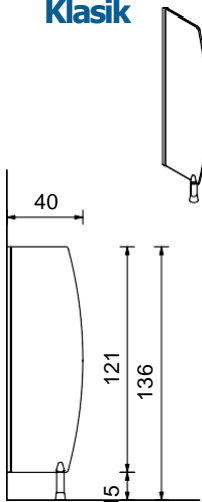

-Urinal Partitions

Klasik