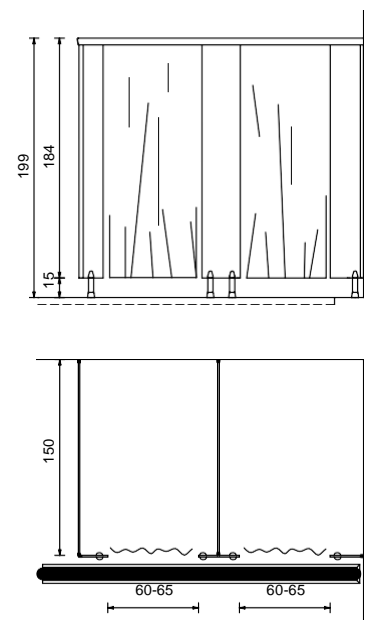

Aqua

Accessories

Technical Details