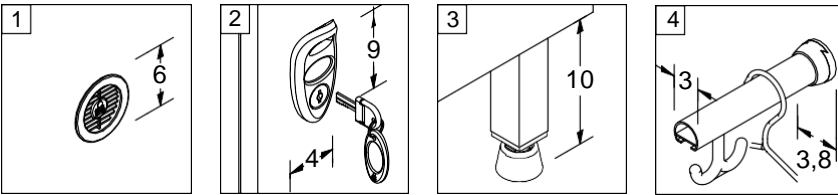

3 Tier Locker Systems

Technical Details