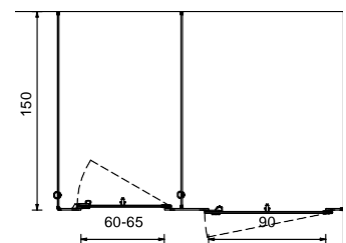

Tinki

- Accessories

Teknik Detaylar
Technical Details