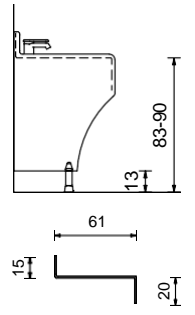

Profi Tezgah