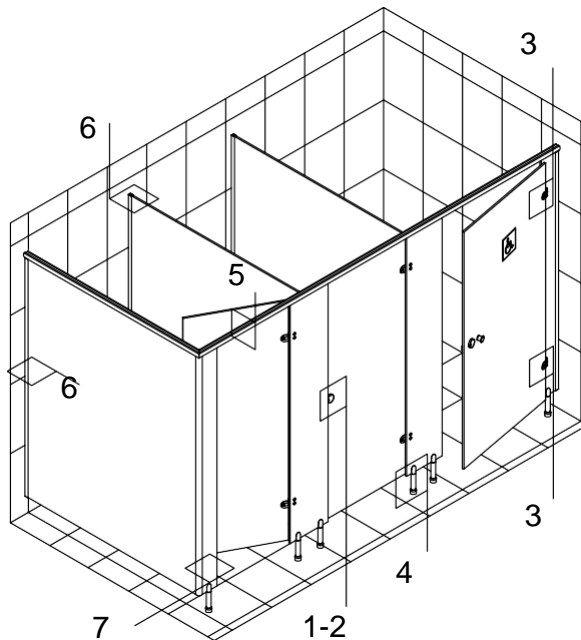

Accessories

Technical Details