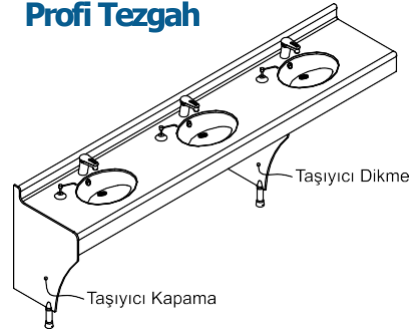

L-Overlay door system.
Models: Flax, Regal

Straight-line door system.
Models: Jumbo, Venus, Inomix.

-Bench Systems

Line Tezgah

Profi Tezgah

-Urinal Partitions

Klasik

Venüs

Donnk

Calipso

- Sitting Benches

The manufacture is realized within standard Bench measures; 90 -180 -240 and 360 cm.

- Panels:** 24 (12x2) mm compact laminate panels double surface decoration, water, scratch and break resistant, bacteria-free, has fire retardant properties.
- Construction:** 40x40 mm, 25x25 mm stainless steel or painted steel elektrostatik. (static galvanizing paint).
- Corner Detail:** Compact laminate the edges of exposed vertical radius blades to ensure the safety and smooth passage through black oval form is given.
- Dimensions:** Seat height 430 mm, depth is 400-780 mm. Mounted, Wall-model backrest height 750mm, hanger height is 1.850 mm.