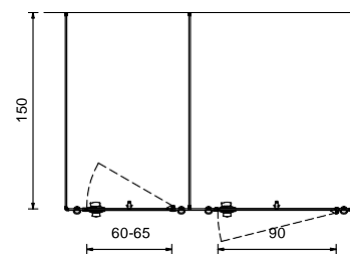

Venus

Accessories

Technical Details