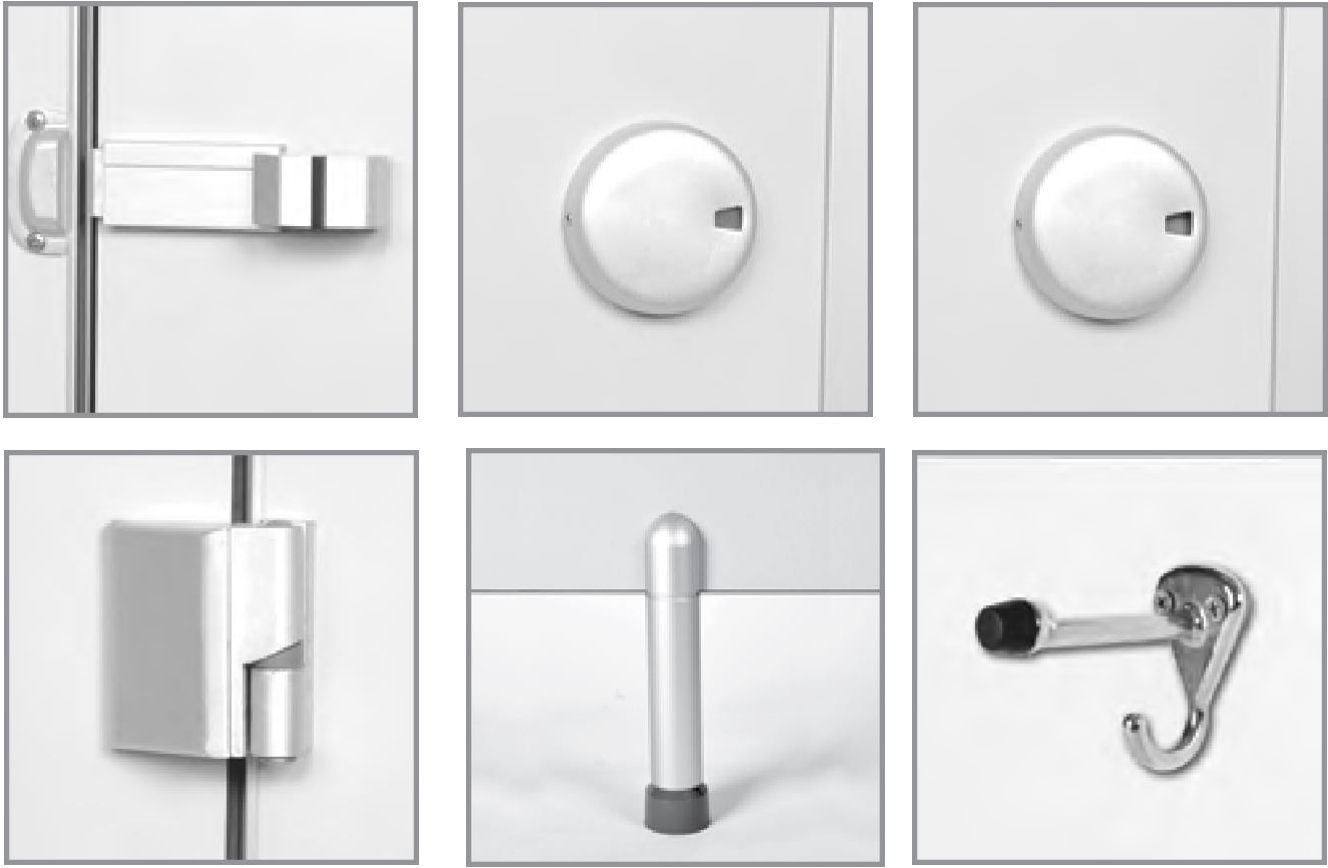

Accessories

Technical Details

Proline

Different models in various colours...

WC Cubicles Systems

Locks: Sliding mechanism on the color of the door is not busy outside shows are matt anodized aluminum.

Hinges: Rim (*rebated*) door systems, door providing self-closing, matt anodized aluminum, highly adjustable and security is screwed.

Legs: Matt anodized aluminum, anti-bacterial plastic floor from three different points are connected. Adjustable height from 100 to 150 mm and are available in a wet place overall in the slope helps to adapt.

Teknik Detaylar

Technical Details

Zeplin

For a healthier life...

WC Cubicles Systems

Locks: Latch, with a color on the mechanism the outside of the door is not busy indicating, in stainless steel.

Hinges: Flat (once face) for door systems, providing self-closing doors stainless steel, highly adjustable and security is screwed.