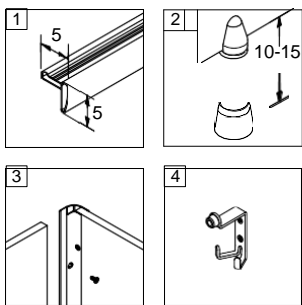

Aqua

Accessories

Technical Details