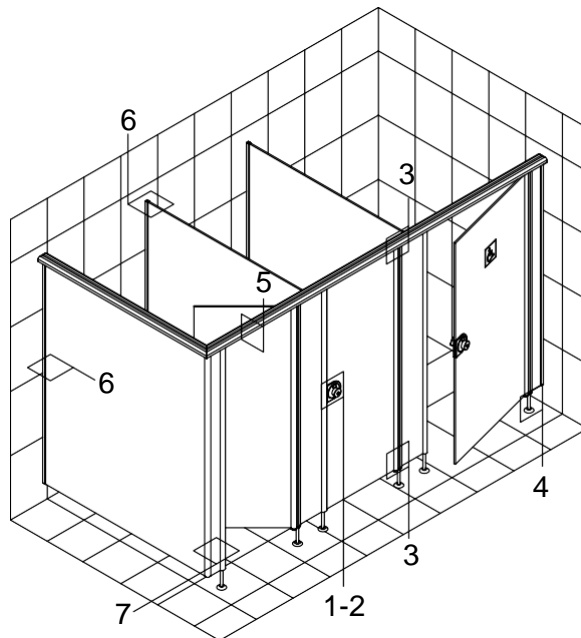

Jumbo

- Accessories

Technical Details