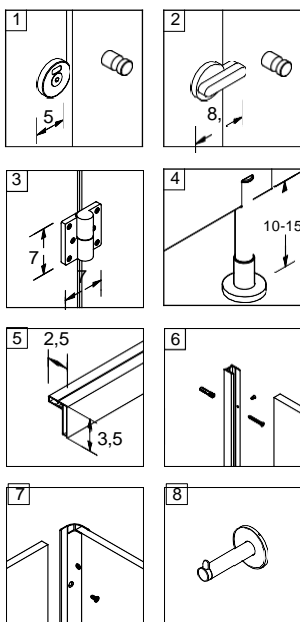

Regal

Accessories

Technical Details