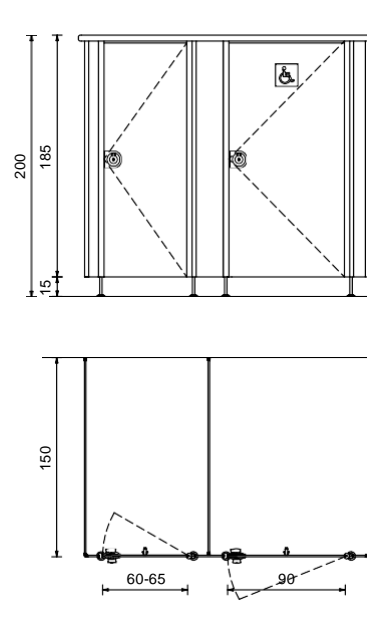

Jumbo

- Accessories

Technical Details