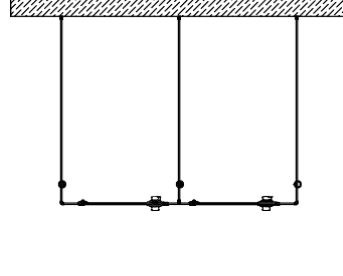

C TİPİ

Yalnız arkası duvar olan kabinler