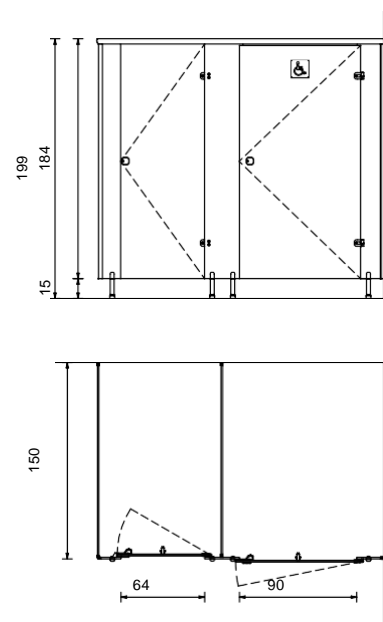

Accessories

Technical Details