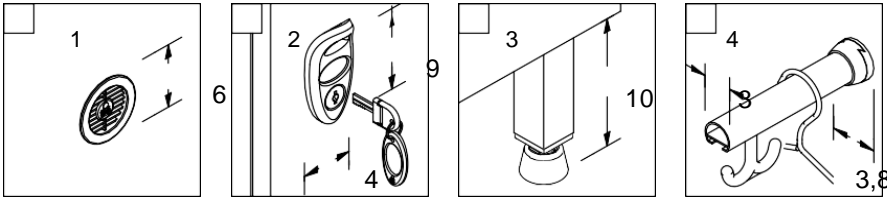

Double Tier Locker

Technical Details