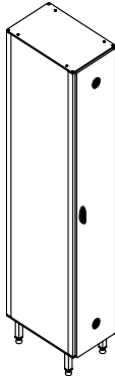

Kod

AK 0351	AK 0401	AK 0451

Genişlik

350	400	450

Yükseklik

1810 + 100

Bölme aralığı

1 x 350	1 x 400	1 x 450

AK 0702	AK 0802	AK 0902

700	800	900

1810 + 100

2 x 350	2 x 400	2 x 450

AK 1053	AK 1203	AK 1353

1050	1200	1350

1810 + 100

3 x 350	3 x 400	3 x 450