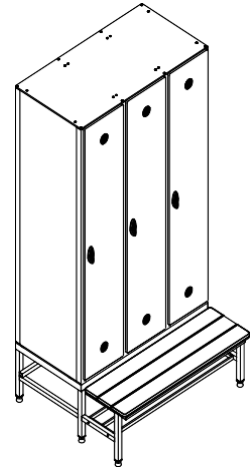

Kod	AK 0351	AK 0401	AK 0451
Genişlik	350	400	450
Yükseklik	1810 + 100		
Bölme aralığı	1 x 350	1 x 400	1 x 450

AK 0702	AK 0802	AK 0902
700	800	900
1810 + 100		
2 x 350	2 x 400	2 x 450

AK 1053	AK 1203	AK 1353
1050	1200	1350
1810 + 100		
3 x 350	3 x 400	3 x 450