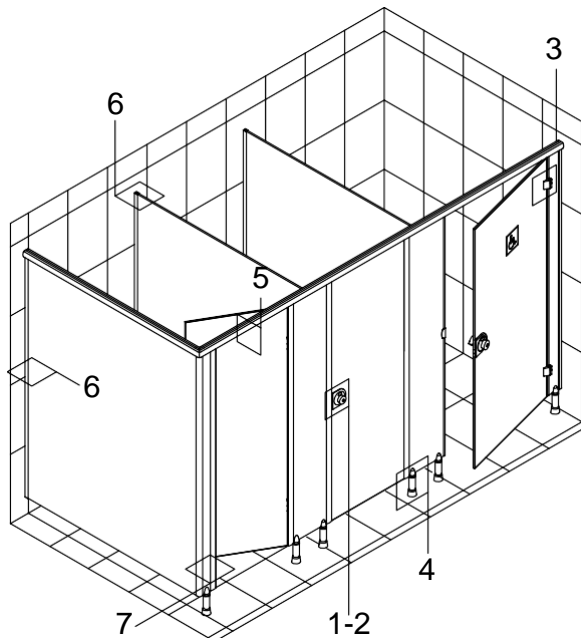

Venus

Accessories

Technical Details