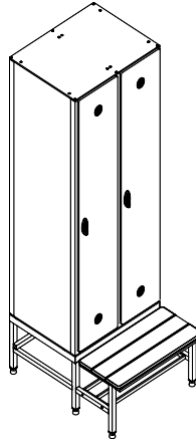

Kod	AK 0351	AK 0401	AK 0451
Genişlik	350	400	450
Yükseklik	1810 + 100		
Bölme aralığı	1 x 350	1 x 400	1 x 450

AK 0702	AK 0802	AK 0902
700	800	900
1810 + 100		
2 x 350	2 x 400	2 x 450

AK 1053	AK 1203	AK 1353
1050	1200	1350
1810 + 100		
3 x 350	3 x 400	3 x 450