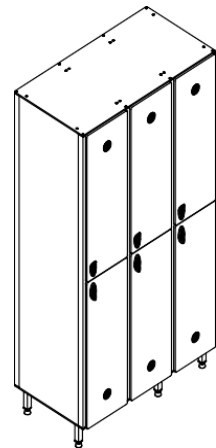

Kod	AK 0352	AK 0402	AK 0452
Genişlik	350	400	450
Yükseklik	1810 + 100		
Bölme aralığı	2 x 350	2 x 400	2 x 450

AK 0704	AK 0804	AK 0904
700	800	900
1810 + 100		
2 x 350	2 x 400	2 x 450

AK 1056	AK 1206	AK 1356
1050	1200	1350
1810 + 100		
3 x 350	3 x 400	3 x 450