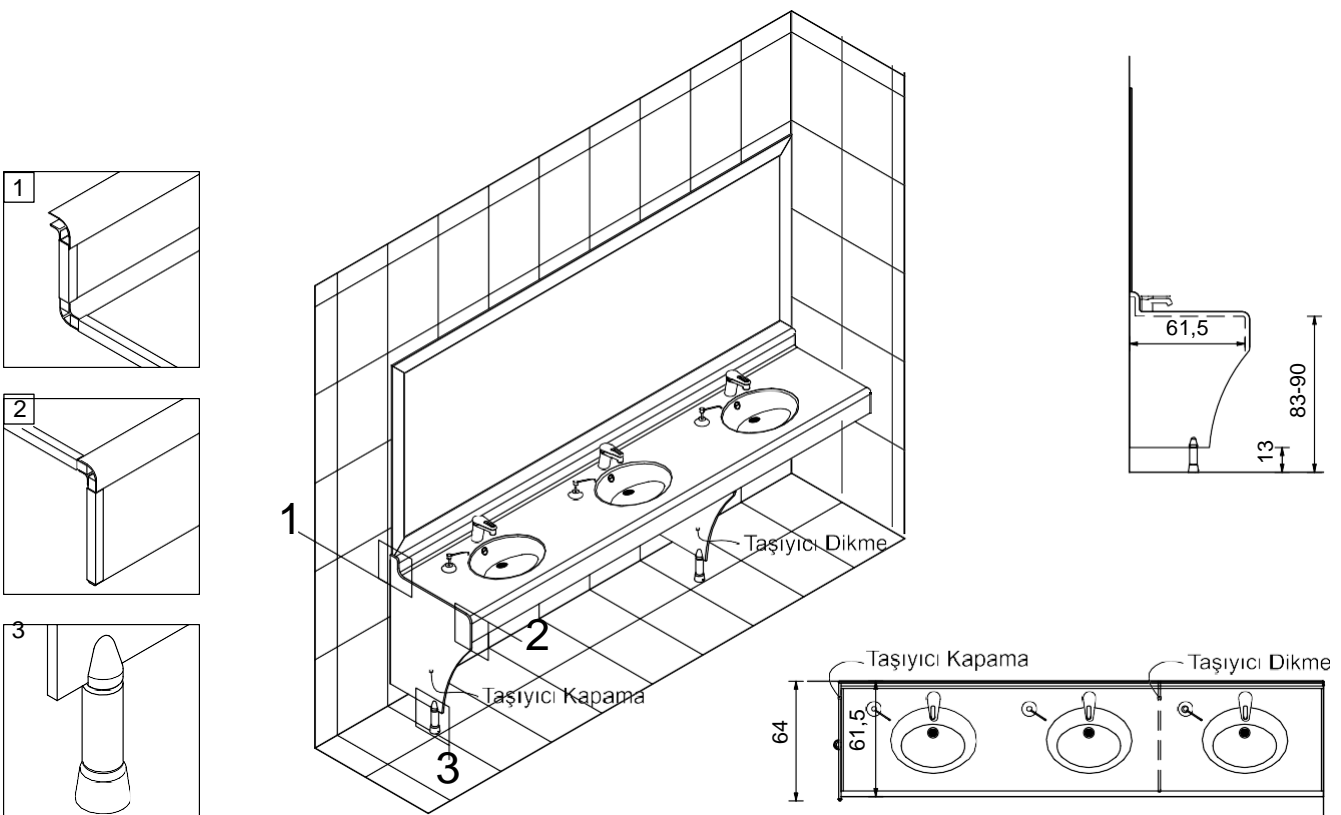

Fasteners : Upper L connection elements, without ground contact, designed for hygienic environments. Aluminum fasteners are matte eloxal color, and all fastener screws and bolts are stainless steels.

Dimensions : Urinal assembly height is 1.390 mm and panel dimensions are 900 400 mm.

We create a brand new area...

Vanity System

Material:	12 mm compact laminate. Double surface decoration, Water and moisture resistant. Scratching, cracking and breakage resistant bacteria free. Fire resistant.
Profile and Connection Parts:	18x25 mm with a dimension of "U" profile at the intersection urinal-wall panels are used for mounting. Accessories and urinals all fasteners used in the assembly of 304 quality stainless steel.
Height - Depth:	Urinals height 1370 mm and height is 1220 mm panels. Foot height is 100-150 mm. Depth is 400 mm.
Corner Detail:	Compact laminate exposed vertical edges, radius blades passing through security and to ensure a smooth oval form is given in black.

Technical Details

Ideal solution in wet areas...

Vanity System

Material:	12 mm compact laminate, Couples surface decoration, Water and moisture durable, scratch, crack and resistant to break bacteria free, fire retardant.
Profile and Fasteners:	Bench turn from him, Hygiene handy for places is bench.
Hight & Depth:	Bench height 850-900 mm and 640x780 mm for side-Carrier Off Side panels, to the lower bench 510x660 mm in size project Carrier according sewing Panels is placed.
Corner Detail:	Compact laminate exposed the steep edges, the radius passing through the blade, Smooth black color oval form are given.