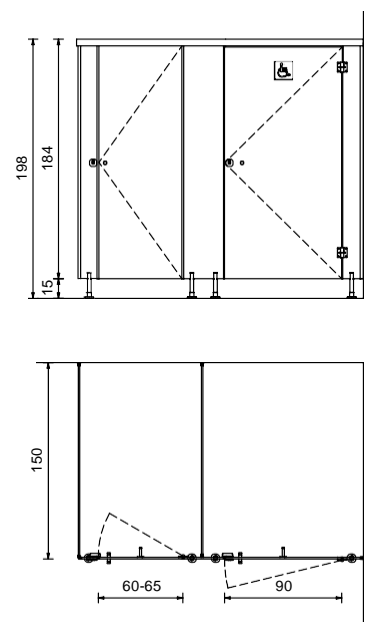

Regal

Accessories

Technical Details