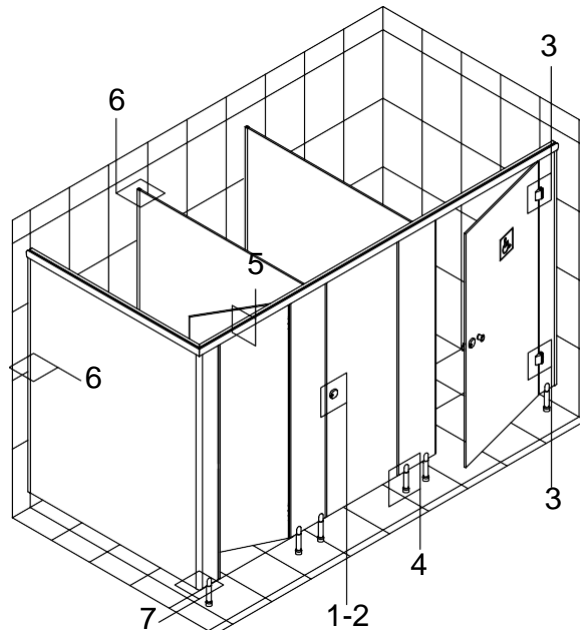

Teknik Detaylar

Technical Details