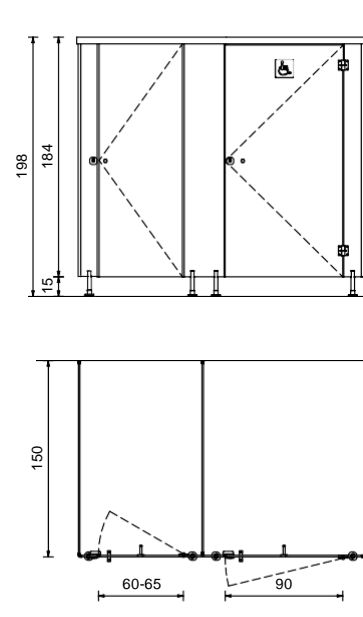

Zeplin

- Accessories

Technical Details