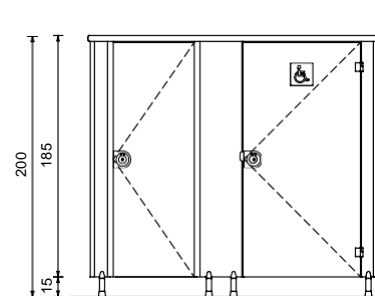

Venus

Accessories

Technical Details