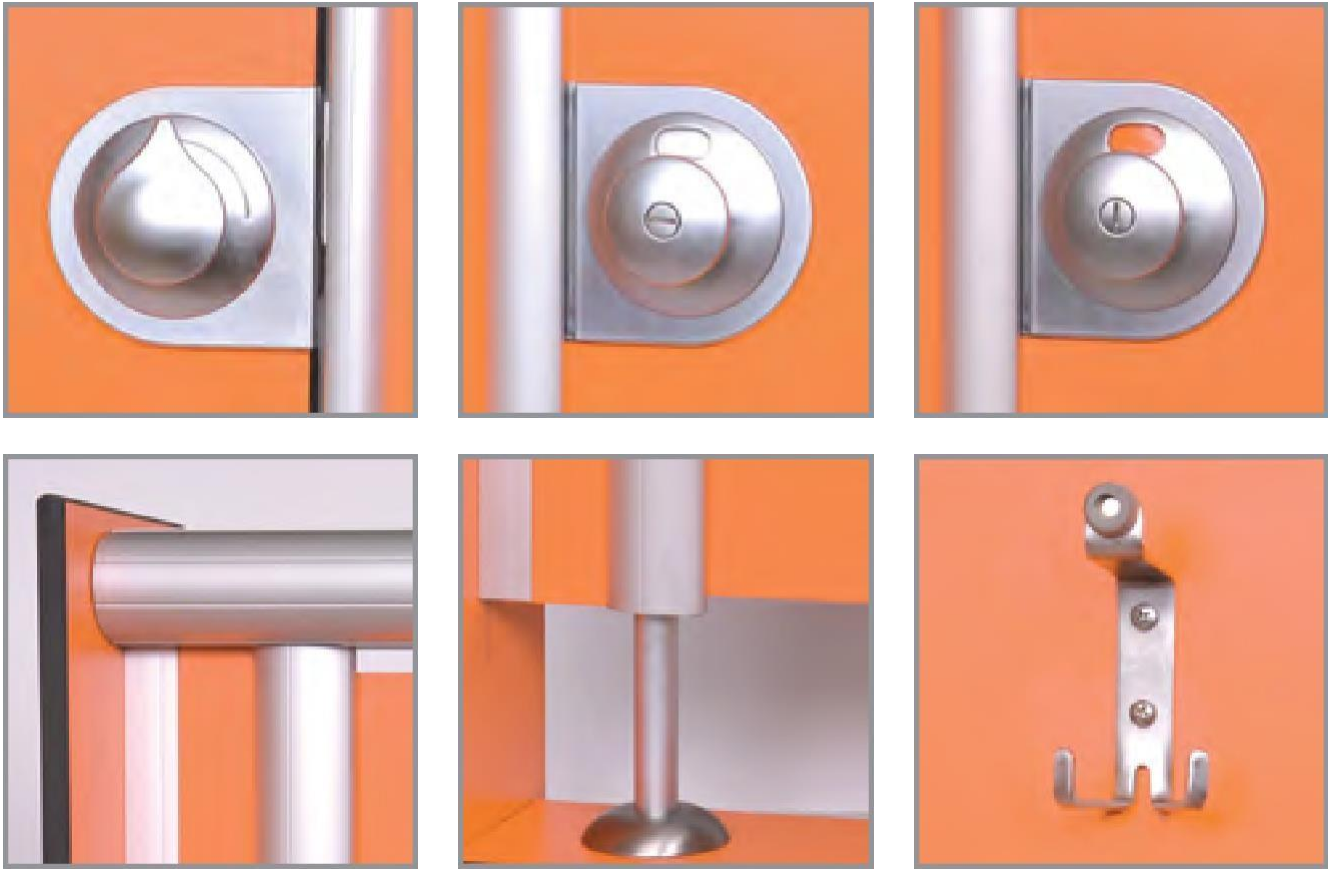

Jumbo

- Accessories

Technical Details