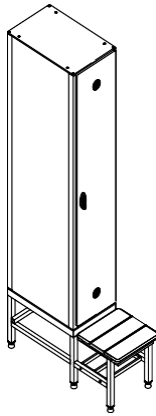

Kod	AK 0351	AK 0401	AK 0451
Genişlik	350	400	450
Yükseklik	1810 + 100		
Bölme aralığı	1 x 350	1 x 400	1 x 450

AK 0702	AK 0802	AK 0902
700	800	900
1810 + 100		
2 x 350	2 x 400	2 x 450

AK 1053	AK 1203	AK 1353
1050	1200	1350
1810 + 100		
3 x 350	3 x 400	3 x 450