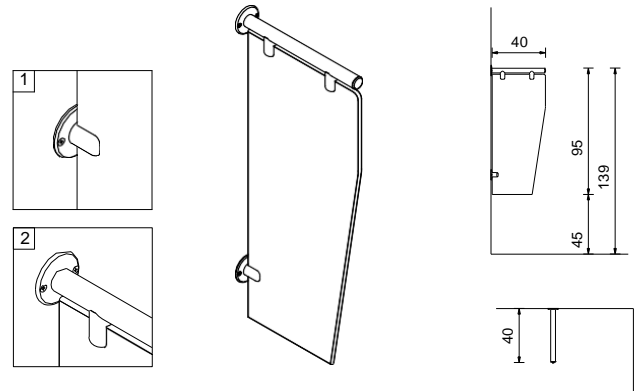

Technical Details

Material : In steep corner of compact laminate in open places, by passing through radius knife, oval form is provided to ensure security and smooth black color.

Fasteners : Upper aluminum connection elements without contacting the ground, designed for hygienic environments. Aluminum connection elements are matte eloxal color, all connection screws and bolts are stainless steel.

Dimensions : Urinal assembly height is 1.390 mm and panel dimensions are 950 x 400 mm.