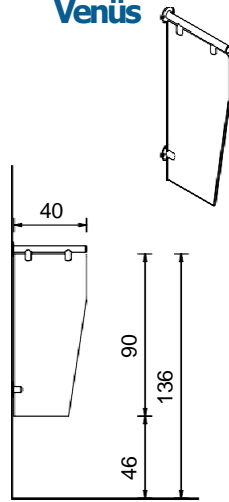

Donnk

Calipso

- Sitting Benches

The manufacture is realized within standard Bench measures; 90 -180 -240 and 360 cm.

- Panels:** 24 (12x2) mm compact laminate panels double surface decoration, water, scratch and break resistant, bacteria-free, has fire retardant properties.
- Construction:** 40x40 mm, 25x25 mm stainless steel or painted steel elektrostatik. (static galvanizing paint).
- Corner Detail:** Compact laminate the edges of exposed vertical radius blades to ensure the safety and smooth passage through black oval form is given.
- Dimensions:** Seat height 430 mm, depth is 400-780 mm. Mounted, Wall-model backrest height 750mm, hanger height is 1.850 mm.